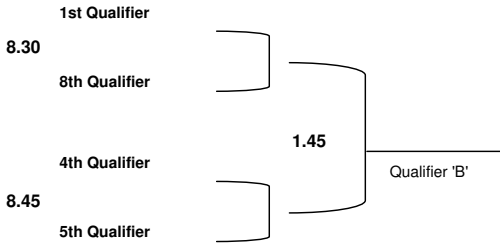

KILLEEN CASTLE - Sunday 27th June