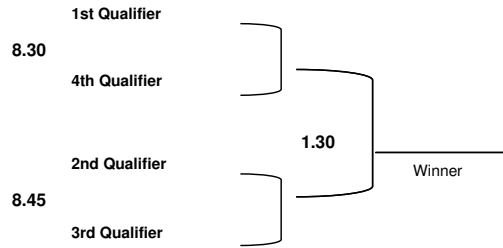

**GOLFING UNION OF IRELAND - LEINSTER BRANCH
BARTON SHIELD DRAW 2010 - PROVINCIAL AREA
SPONSORED BY BULMERS**

KILLEEN CASTLE - Saturday 26th June

8.00	Killeen Castle	Black Bush
8.15	Royal Tara	Co. Meath
8.30	Navan	Headfort
8.45	Ardee	L'town & B'town
9.00	Co. Louth	Balbriggan
9.15	Seapoint	Dundalk
9.30	Greenore	Edenderry
9.45	Mullingar	New Forest
10.00	Castle Barna	Moate
10.15	Tullamore	Mount Temple
10.30	Craddockstown	Curragh
10.45	Woodlands	Newbridge

RATHSALLAGH - Saturday 26th June

8.00	Rathsallagh	Athy	
8.15	Carlow	Killerig	
8.30	Leinster Hills	Mount Wolseley	
8.45	Heath	Portarlinton	
9.00	Coollattin	Woodenbridge	
9.15	Arklow	Blainroe	Courtown

RATHSALLAGH - Sunday 27th June