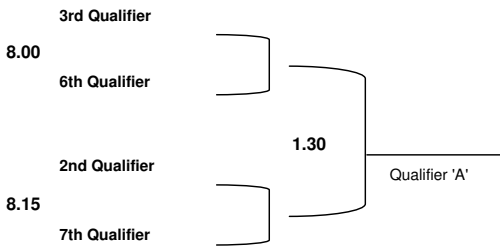

KILLEEN CASTLE - Sunday 27th June