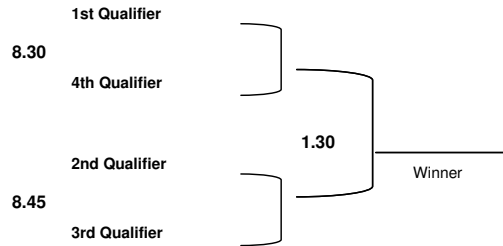

KILKENNY - Sunday 27th June